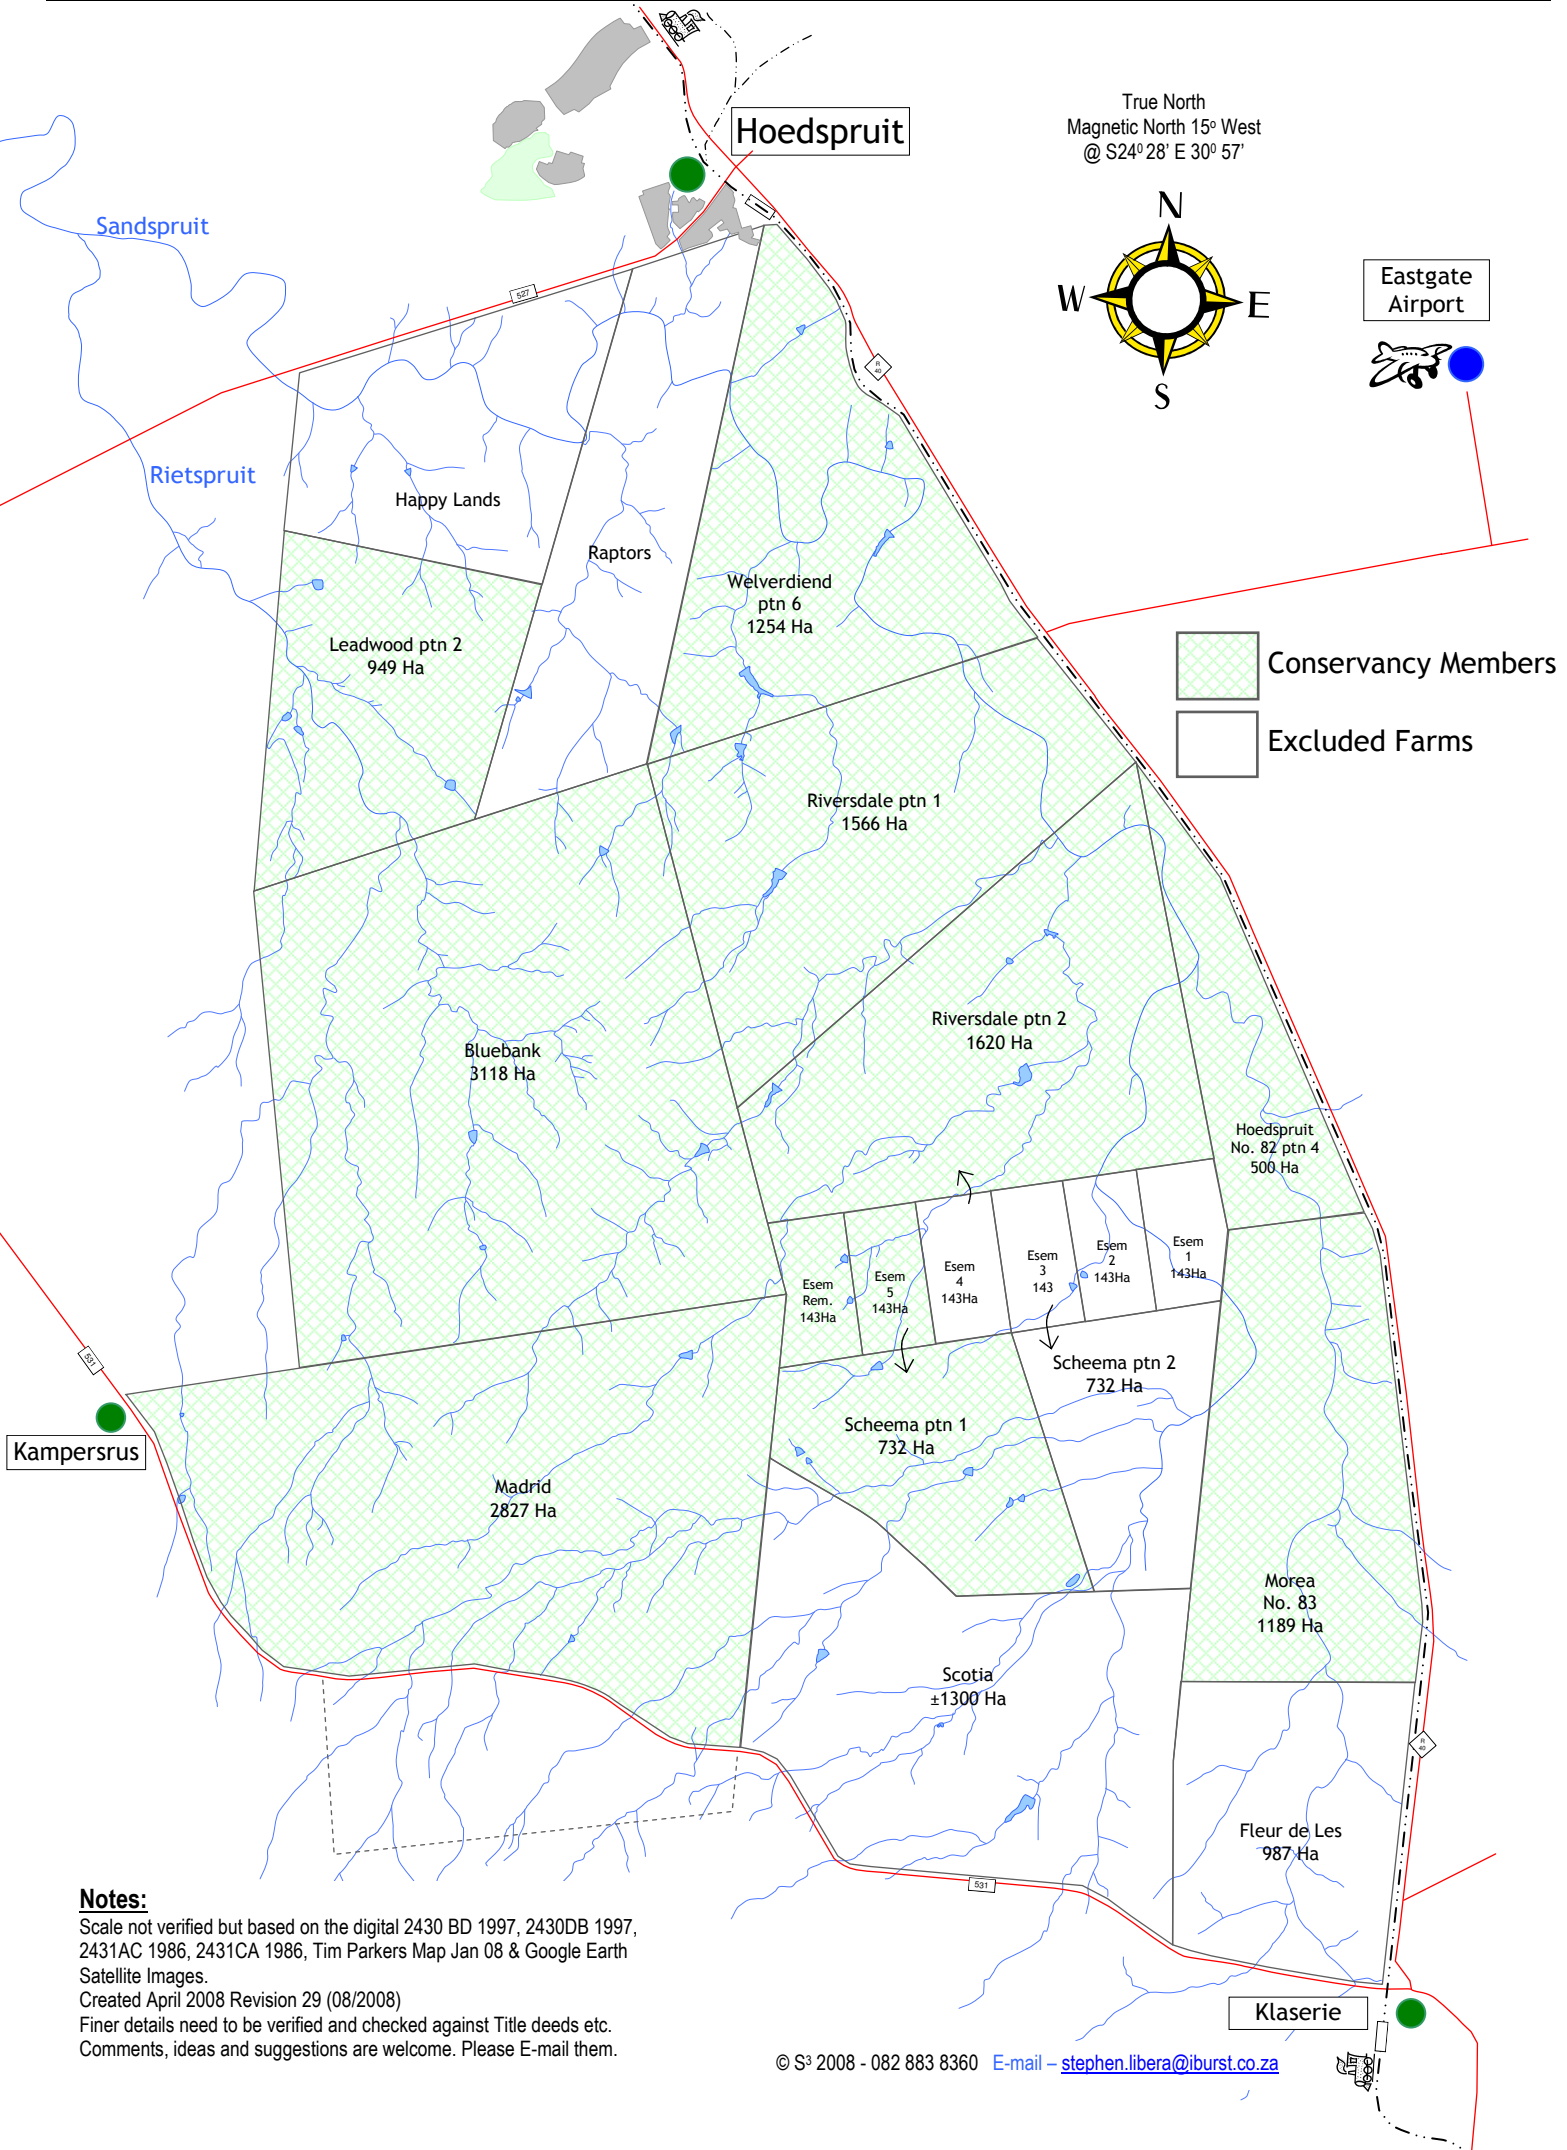

BLUE CANYON GAME CONSERVANCY

Notes:

Scale not verified but based on the digital 2430 BD 1997, 2430DB 1997, 2431AC 1986, 2431CA 1986, Tim Parkers Map Jan 08 & Google Earth Satellite Images.
 Created April 2008 Revision 29 (08/2008)
 Finer details need to be verified and checked against Title deeds etc.
 Comments, ideas and suggestions are welcome. Please E-mail them.